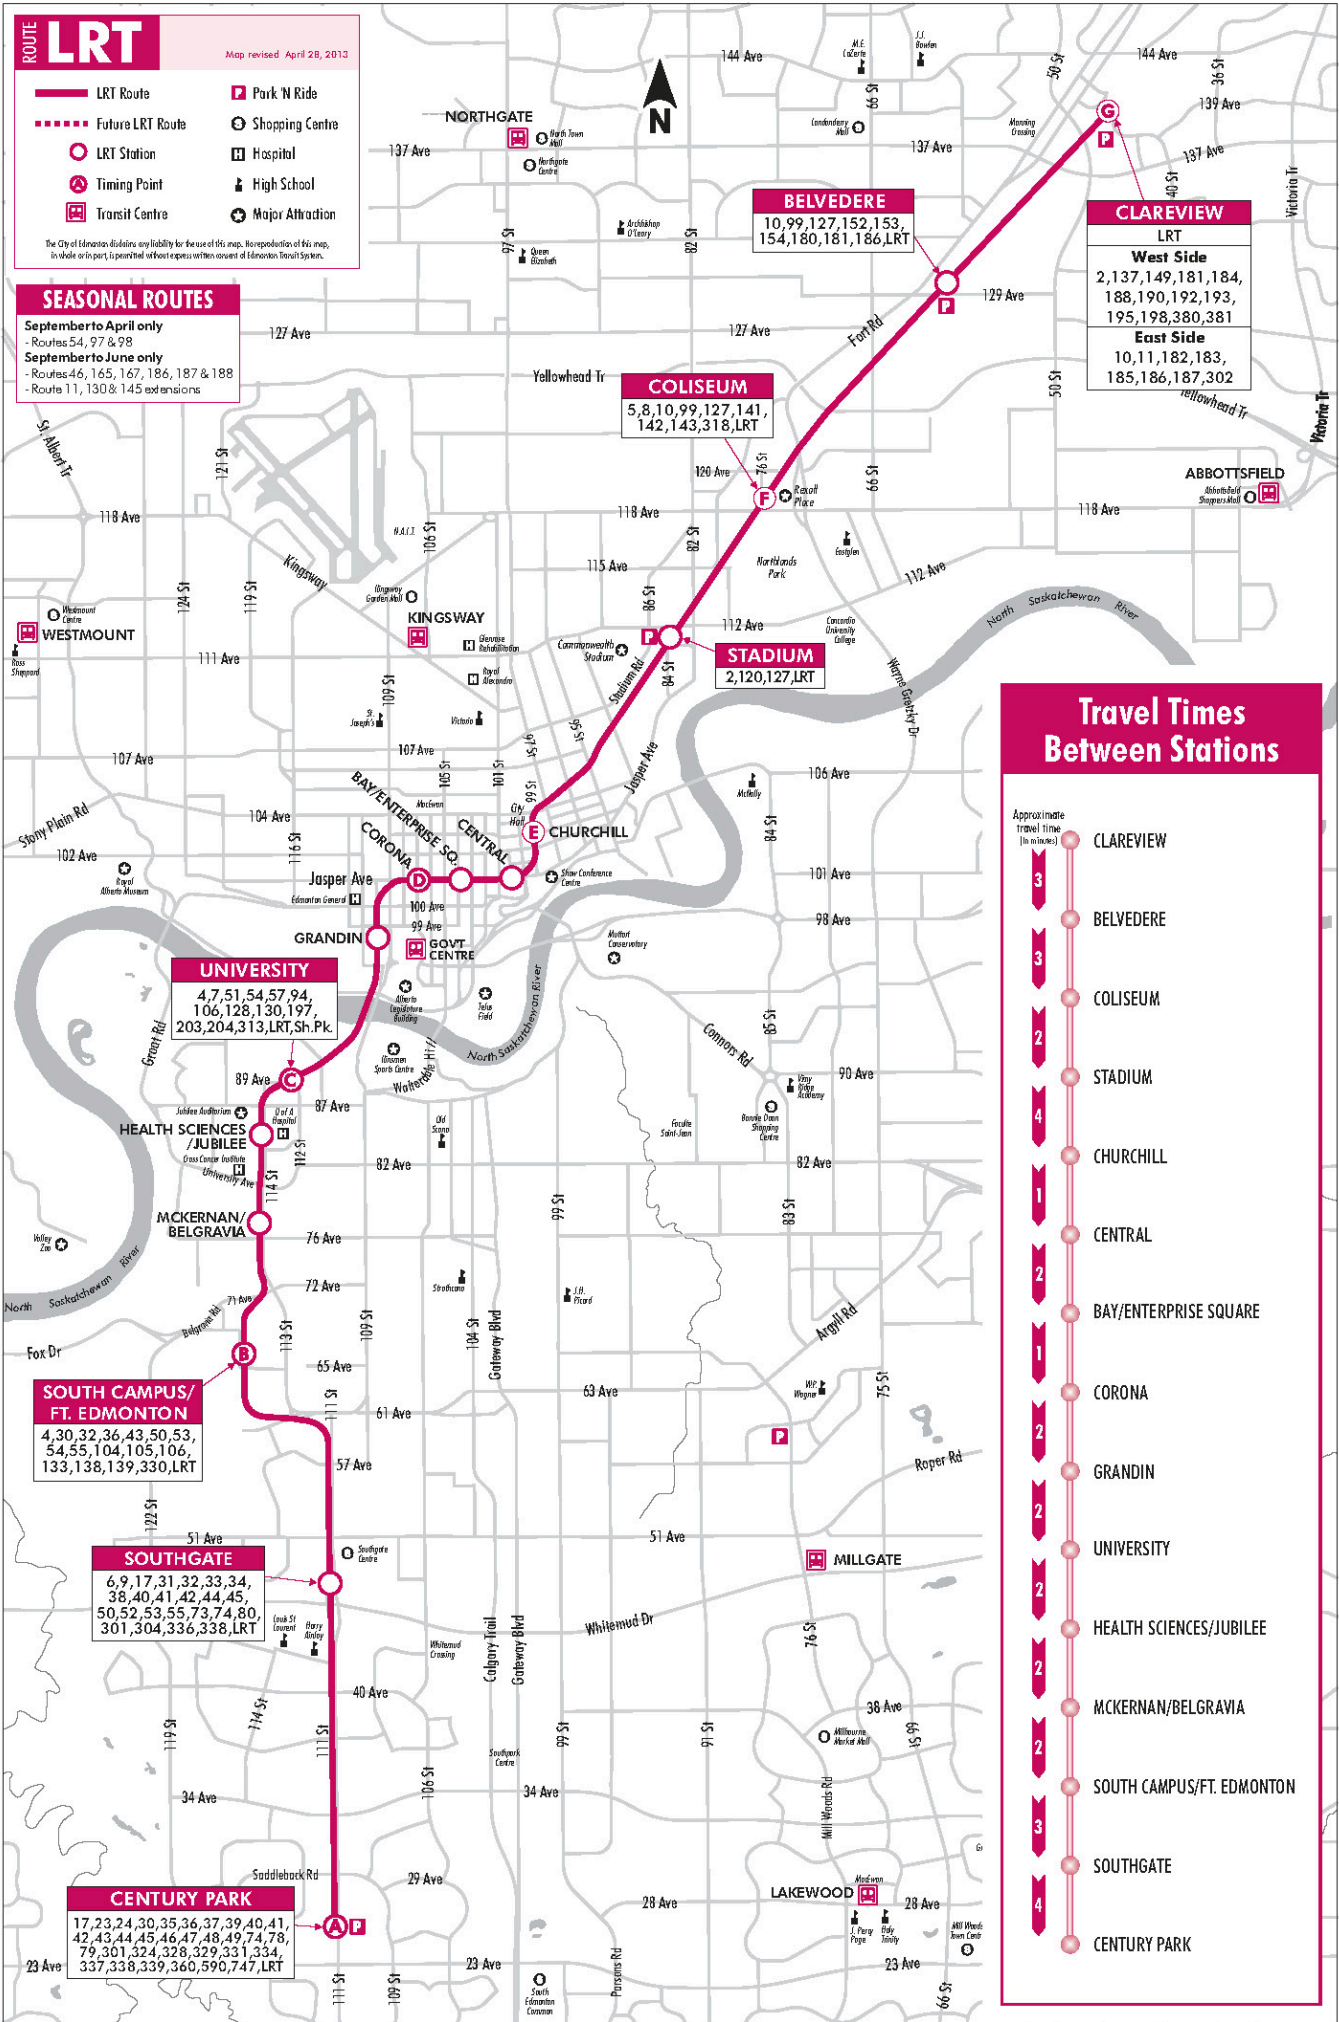

Regular fare: \$3.20 (good for 90 minutes)

Day-pass: \$9 (good all day)

TRAIN SCHEDULE

North to South (last car)						
Clareview	Coliseum	Churchill	Corona	University	South Campus/Ft. Edmonton	Century Park
11:07	11:13	11:19	11:23	11:26	11:31	11:38
12:27	12:33	12:39	12:43	12:46	12:51	12:58
13:47	13:53	13:59	14:02	14:06	14:11	14:18

South to North (first car)						
Century Park	South Campus/Ft. Edmonton	University	Corona	Churchill	Coliseum	Clareview
11:48	11:55	12:00	12:03	12:07	12:13	12:19
12:28	12:35	12:40	12:43	12:47	12:53	12:59
13:08	13:15	13:20	13:23	13:27	13:33	13:39
14:28	14:35	14:40	14:43	14:47	14:53	14:59

ROUTE LRT

Map revised April 28, 2013

- LRT Route
- Future LRT Route
- LRT Station
- Timing Point
- Transit Centre
- Park 'N Ride
- Shopping Centre
- Hospital
- High School
- Major Attraction

The City of Edmonton disclaims any liability for the use of this map. No representation of this map, in whole or in part, is permitted without express written consent of Edmonton Transit System.

SEASONAL ROUTES

September to April only
- Routes 54, 97 & 98

September to June only
- Routes 46, 165, 167, 186, 187 & 188
- Route 11, 130 & 145 extensions

UNIVERSITY
4,7,51,54,57,94,
106,128,130,197,
203,204,313,LRT,Sh.Pk.